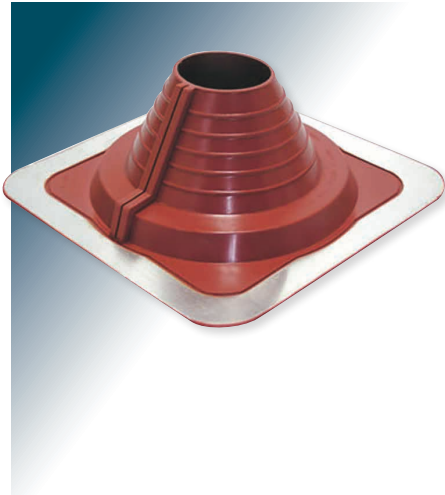

ACCESSORIES - AQUA SEAL

Aqua Seal

Sizes Available/Dimensions

Item #	Description	Colour	Size	
			mm	inch
865285	Aqua Seal Flashing Tile	Black	20-90	1" - 4"
865289	Aqua Seal Flashing Tin	Black	25-70	1" - 3"
865290	Aqua Seal Flashing Tin	Red	50-127	2" - 5"
865286	Lead Flashing Tile VLSS 2 Red	Red	12-125	0.5" - 5"